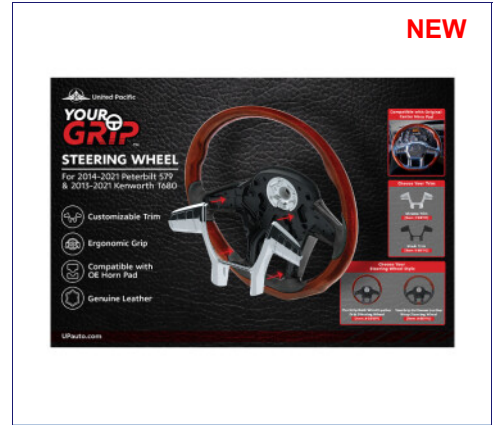

OEM No. :

Item No. 99215

Shifter Assemblies Display

MSRP: \$ 763.09

OEM No. :

Item No. 99224

YourGrip Steering Wheel Poster

MSRP: \$ 15.39